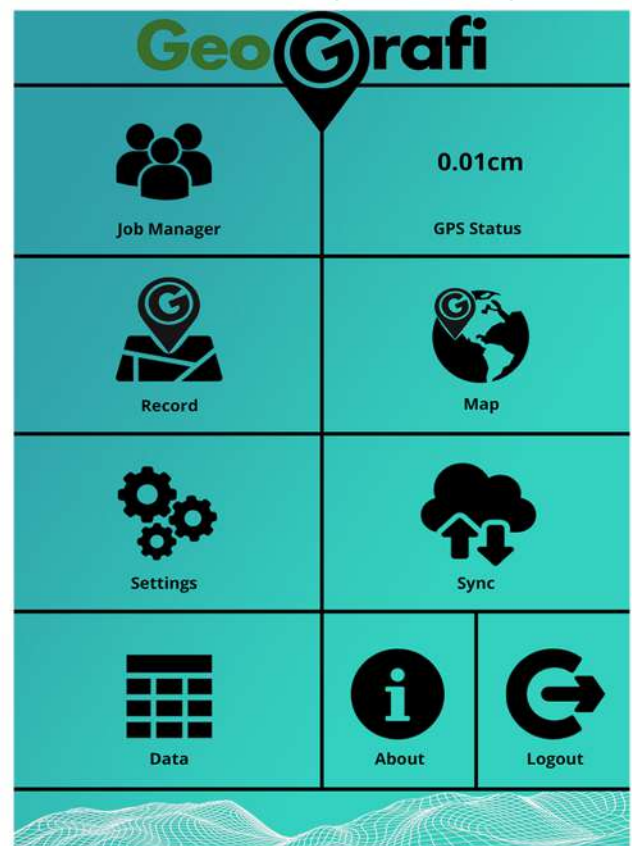

M@G@ISS

GeoGrafi-M

GeoGrafi-M is a complete mobile field mapping and data collection software developed in the UK, specifically for the UK and Ireland market, focusing on largescale Ordnance Survey Mapping, a asimilar data capture interface, and designed for small data capture applications right through to full asset management system intergration.

Geografi-M software runs on Windows, Windows Mobile and Android. It can work with any built-in or external mapping-grade GNSS reciever, laser rangefinder or other sensors. It is capable of delivering positional accuracy from 1m to 1cm in realtime onto your survey

With full mapping, data and reporting control in the field, GeoGrafi-M enables you to reduce risk and increase productivity.

- Geo-M software interface controlled independantly by us.
- Windows, Windows Mobile and Android versions available now.
- Planned version for Apple iOS
- Regular software updates.

-Photograph with and redline/markup using attributes.

-Integrated links to all laser rangefinders (Trupulse, MDL and Spike "new!")

Standard Features:

- Ordnance Survey, GIS and CAD data layers.
- GPS (GNSS) data capture
- Mapping grade accuracy
- Point, line and polygon features
- Automatic length and area calculations
- Predictive text entry
- GPS navigation
- Data capture and inspection workflows
- External device links including; Laser Rangefinder, Cable locator, other sensors.