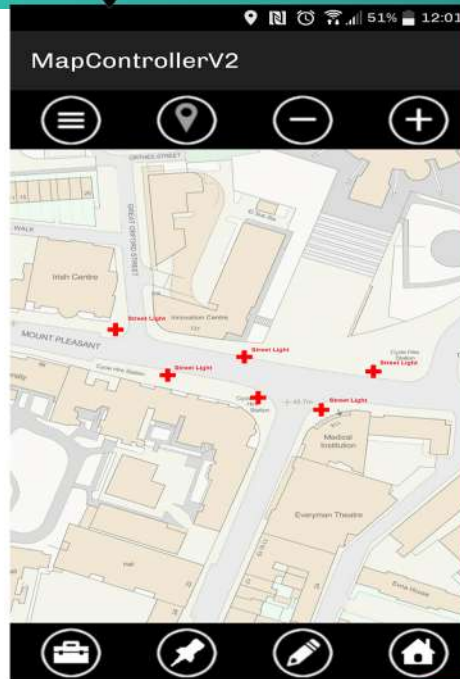

With full mapping, data and reporting control in the field, GeoGrafi-M enables you to reduce risk and increase productivity.

- Geo-M software interface controlled independantly by us.
- Windows, Windows Mobile and Android versions available now.
- Planned version for Apple iOS
- Regular software updates.

-Photograph with and redline/markup using attributes.

-Integrated links to all laser rangefinders (Trupulse, MDL and Spike "new!")

Standard Features:

- Ordnance Survey, GIS and CAD data layers.
- GPS (GNSS) data capture
- Mapping grade accuracy
- Point, line and polygon features
- Automatic length and area calculations
- Predictive text entry
- GPS navigation
- Data capture and inspection workflows
- External device links including; Laser Rangefinder, Cable locator, other sensors.